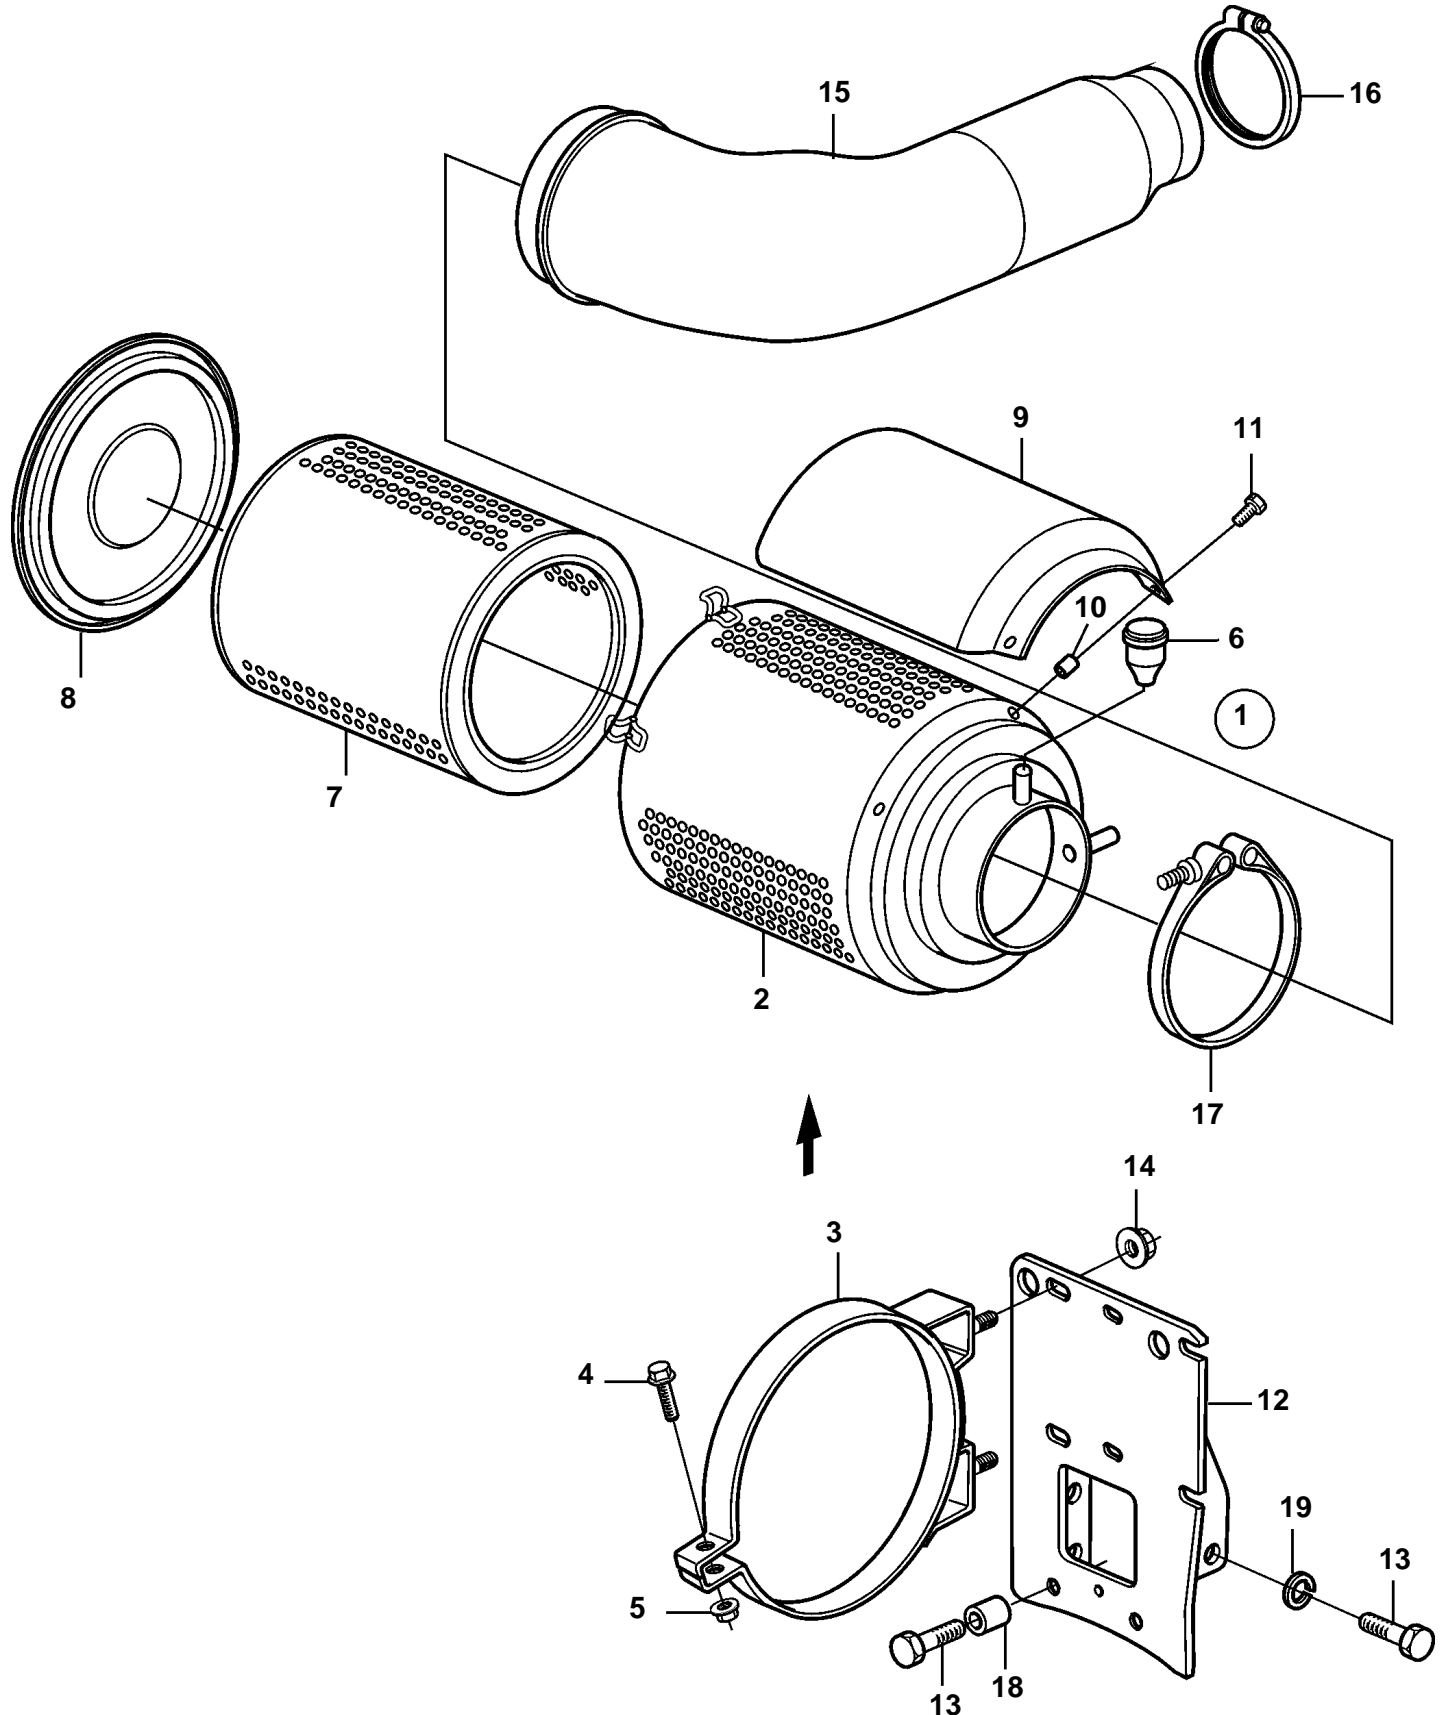

TWD1031VE

TWD1031VE

REF	PART NO.	QTY	DESCRIPTION
1	3828448	1	Air filter kit
2		1	· Filter housing
3	3831143	2	· Tensioning band
4		1	· · Screw
5		1	· · Nut
6	3828765	1	· Pressure drop indica
7	3827643	1	· Air filter insert
8		1	· Cover
9	3830971	1	Rain cap
10	930760	4	Rivet nut
11	947542	4	Screw
12	3837243	1	Bracket
13	946472	4	Screw
14	971098	4	Flange lock nut
15	3832476	1	Connection pipe
16	1674223	1	Hose clamp
17	1660909	1	Hose clamp
18		4	Spacer
19		1	Washer